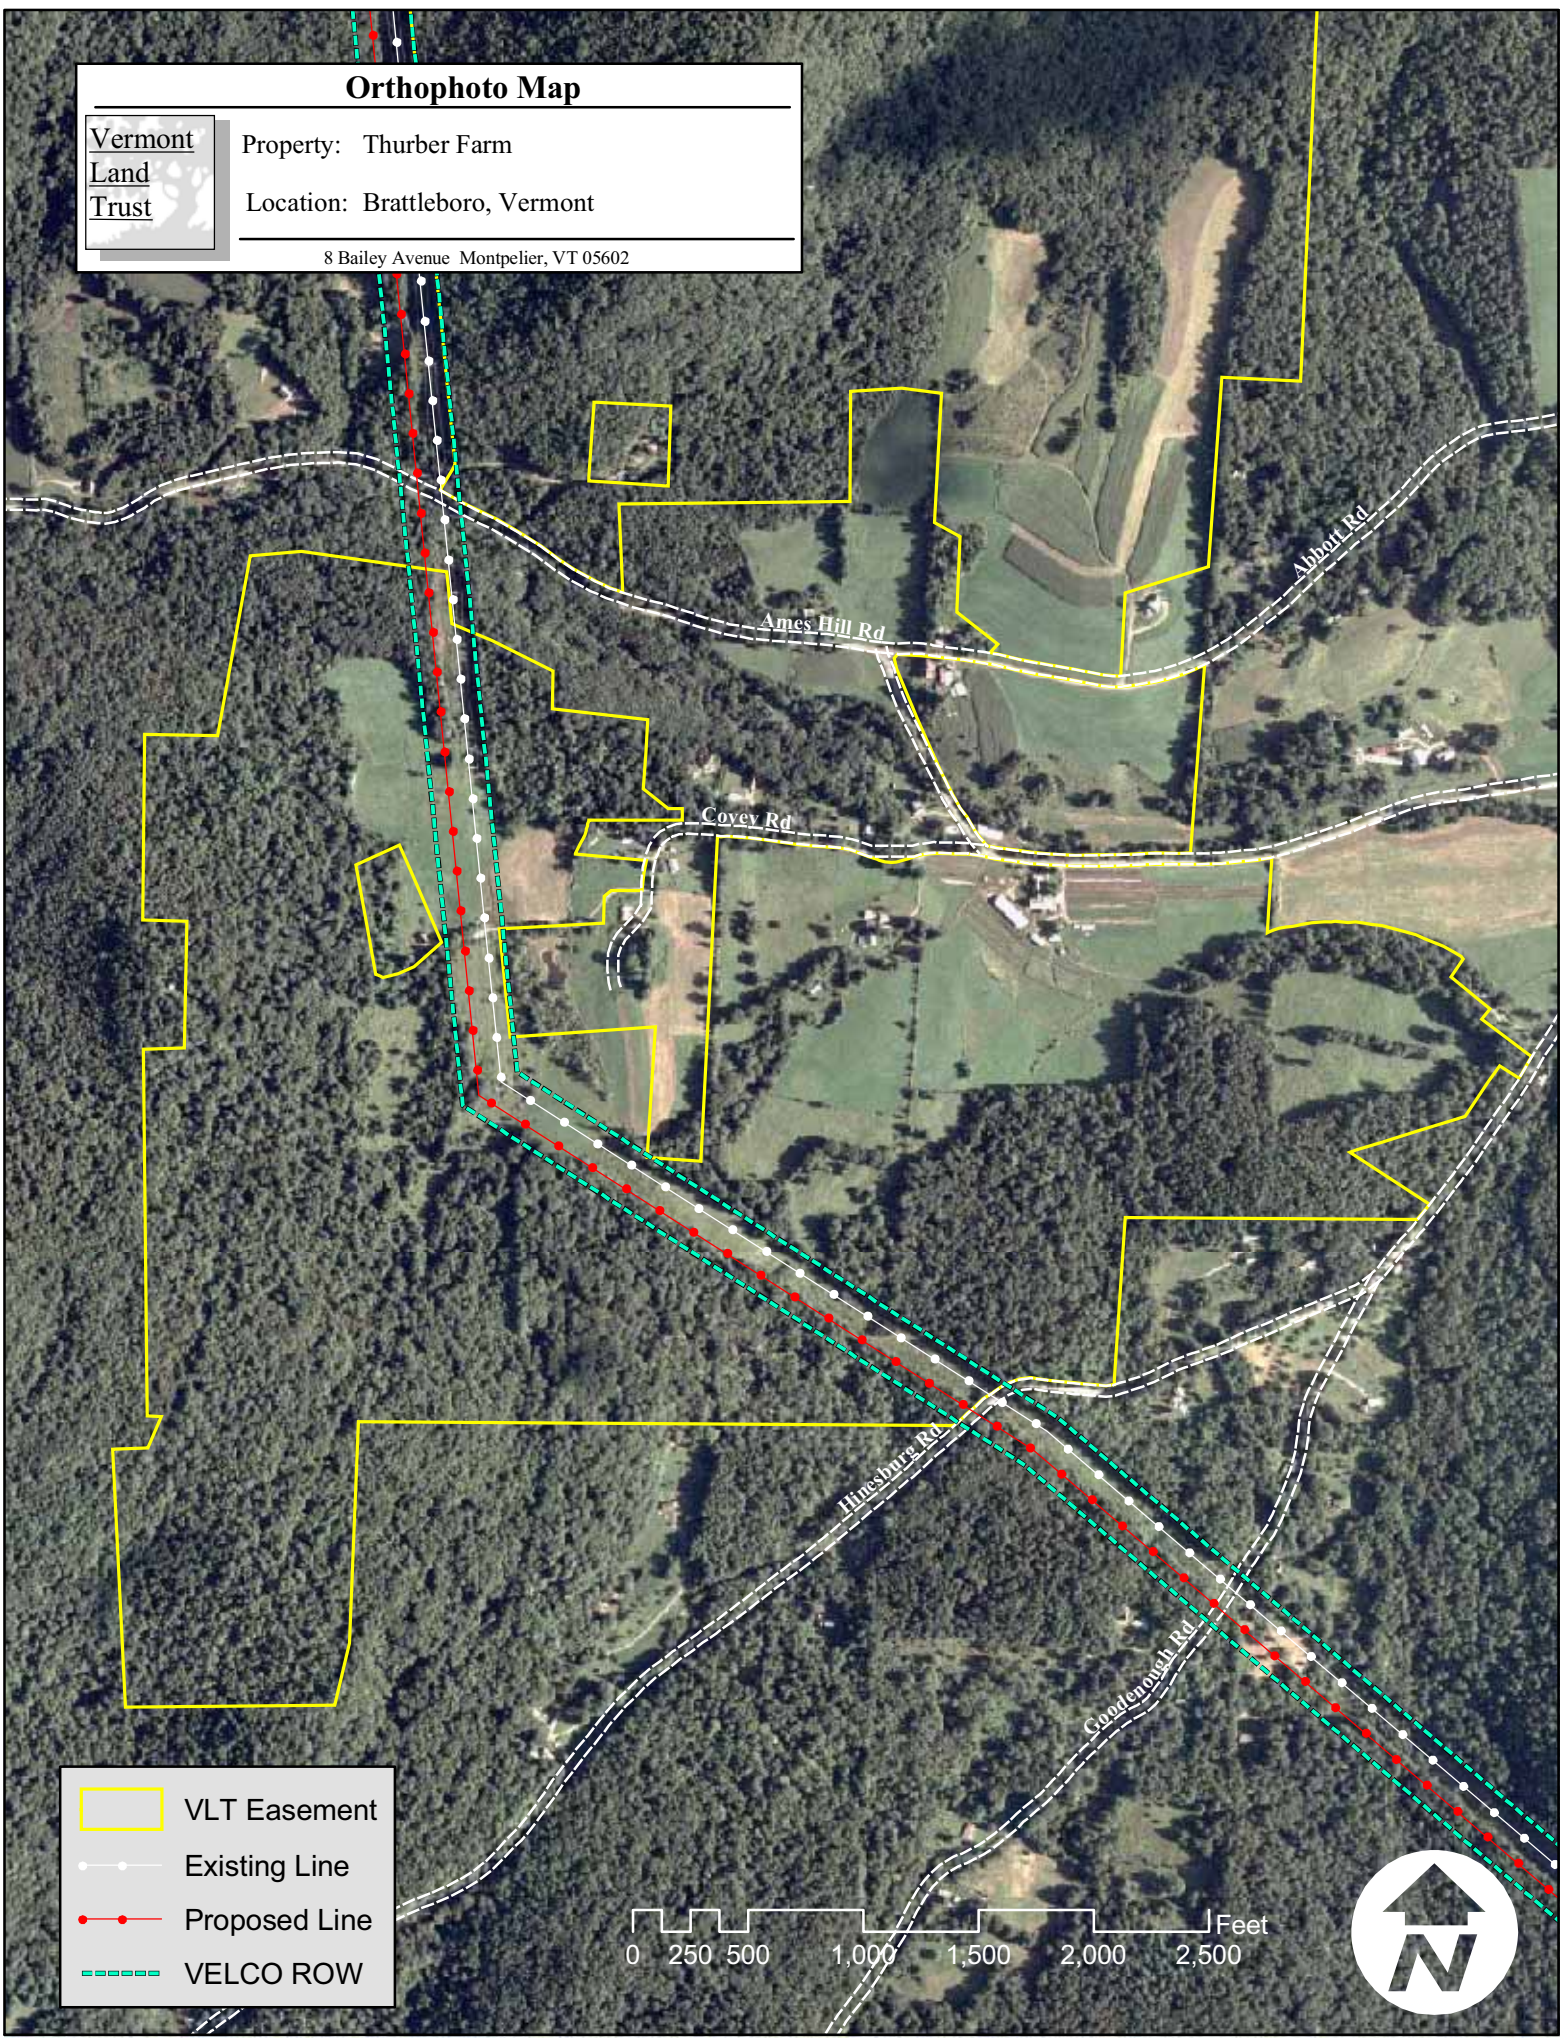

Orthophoto Map

Vermont
Land
Trust

Property: Thurber Farm

Location: Brattleboro, Vermont

8 Bailey Avenue Montpelier, VT 05602

- VLT Easement
- Existing Line
- Proposed Line
- VELCO ROW

0 250 500 1,000 1,500 2,000 2,500 Feet