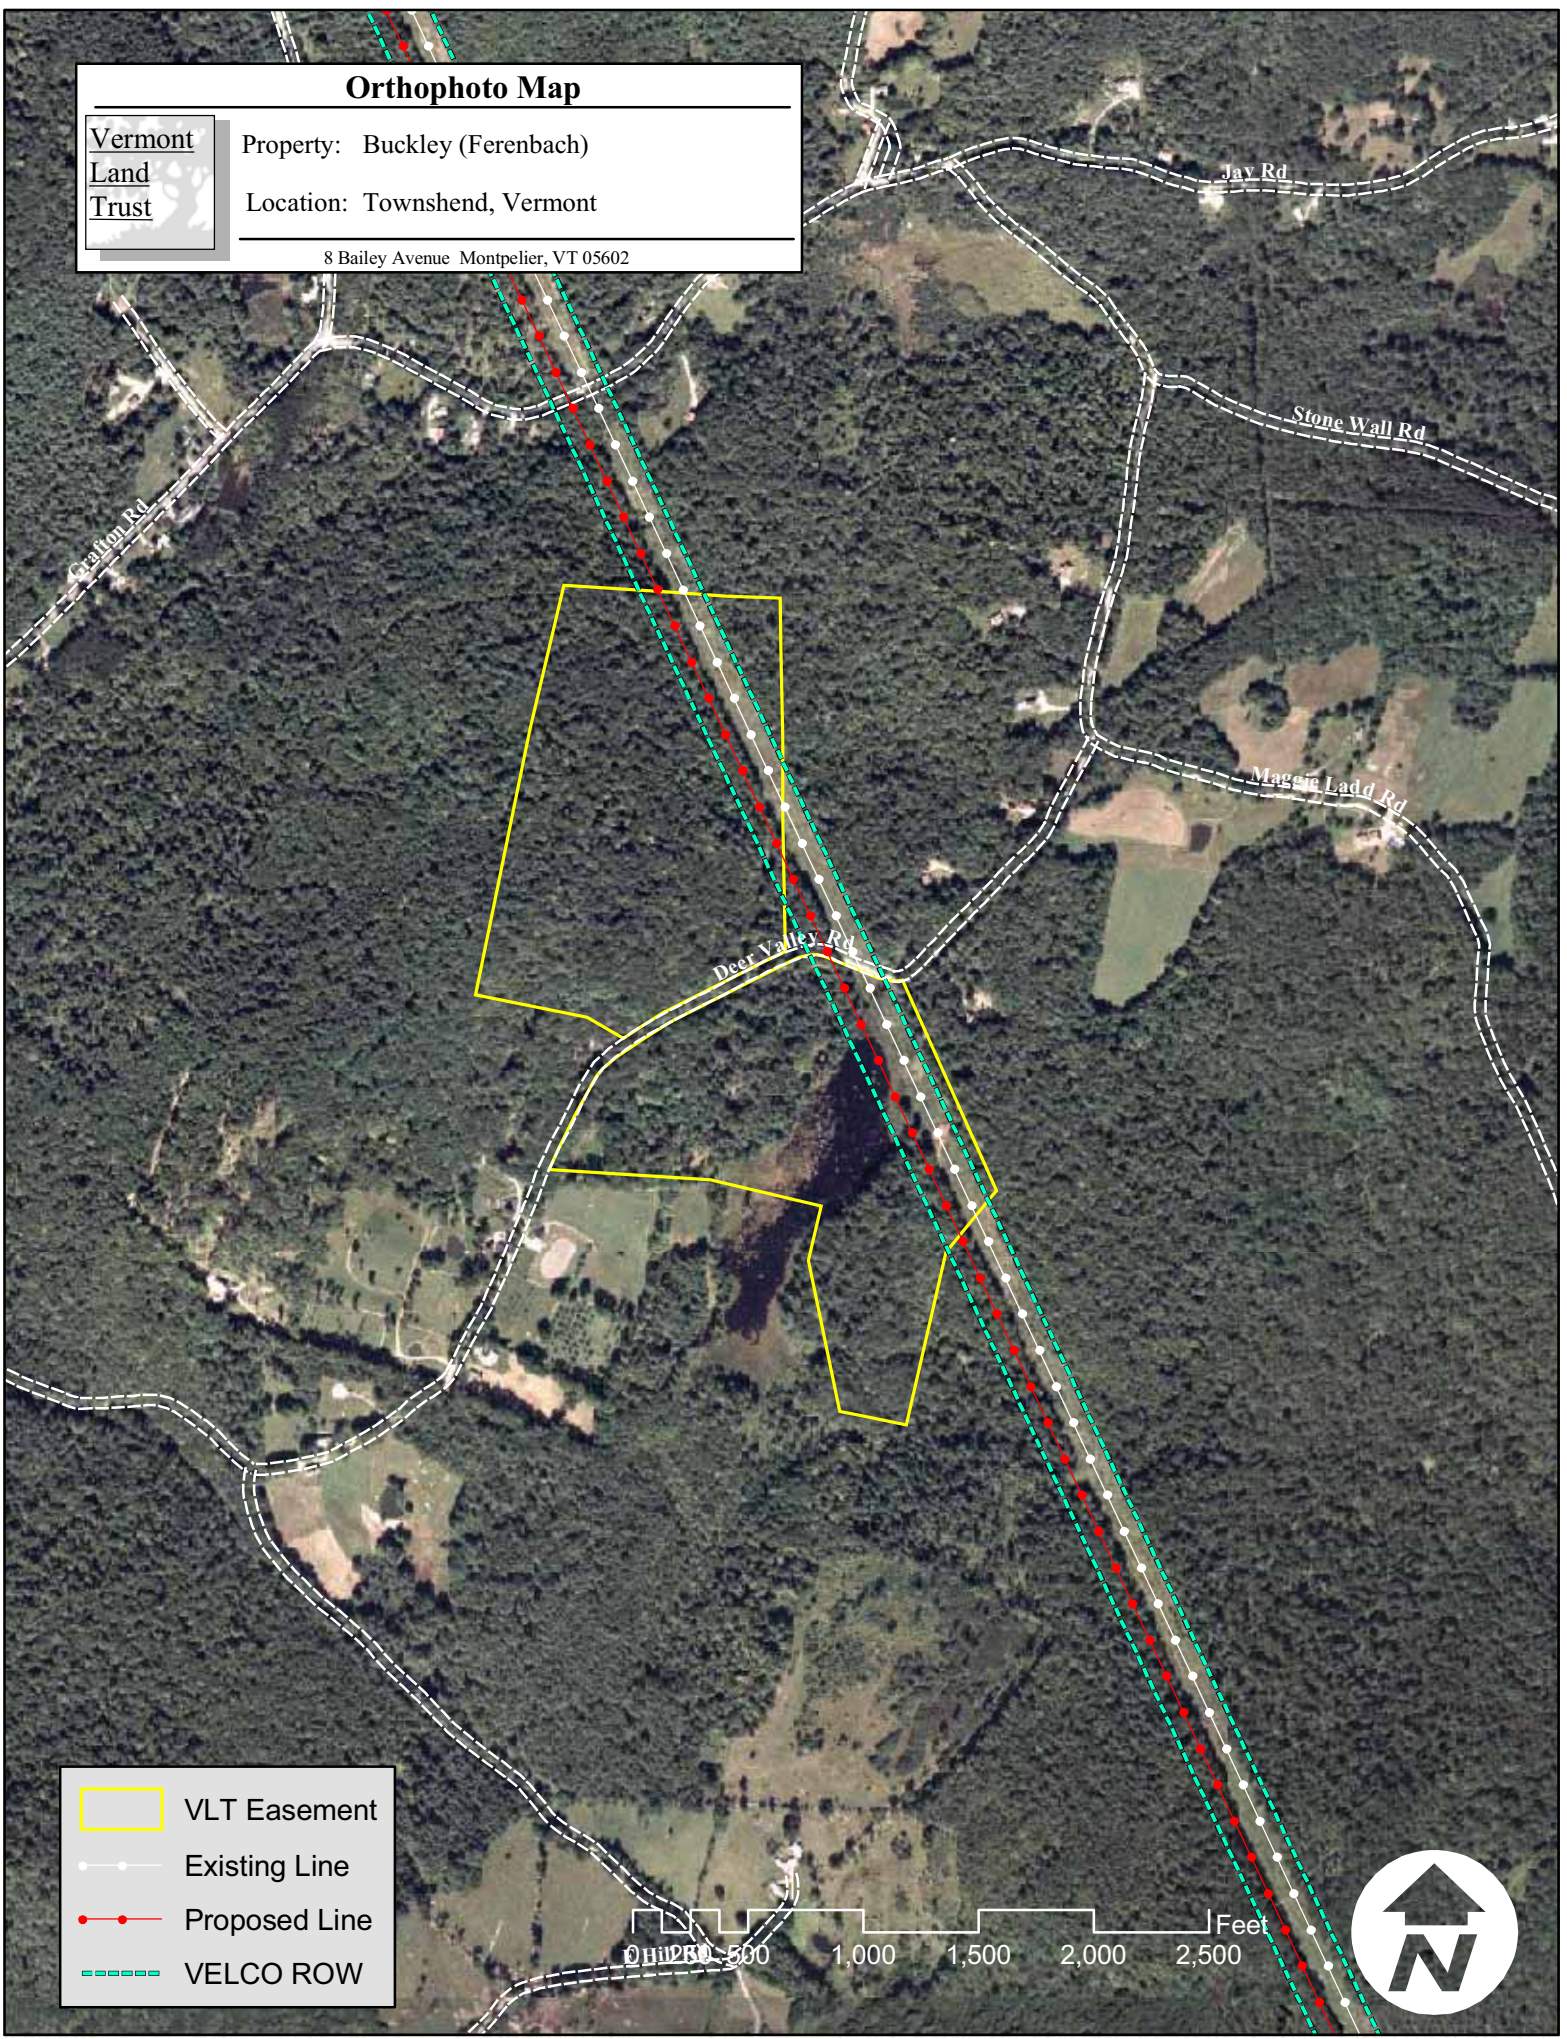

# Orthophoto Map

Vermont  
Land  
Trust

Property: Hamilton

Location: Brattleboro, Vermont

8 Bailey Avenue Montpelier, VT 05602

-  VLT Easement
-  Existing Line
-  Proposed Line
-  VELCO ROW

0 250 500 1,000 1,500 2,000 2,500 Feet

# Orthophoto Map

Vermont  
Land  
Trust

Property: McDermet

Location: Dummerston, Vermont

8 Bailey Avenue Montpelier, VT 05602

-  VLT Easement
-  Existing Line
-  Proposed Line
-  VELCO ROW

# Orthophoto Map

Vermont  
Land  
Trust

Property: Buckley (Ferenbach)

Location: Townshend, Vermont

8 Bailey Avenue Montpelier, VT 05602

-  VLT Easement
-  Existing Line
-  Proposed Line
-  VELCO ROW

0 500 1,000 1,500 2,000 2,500 Feet