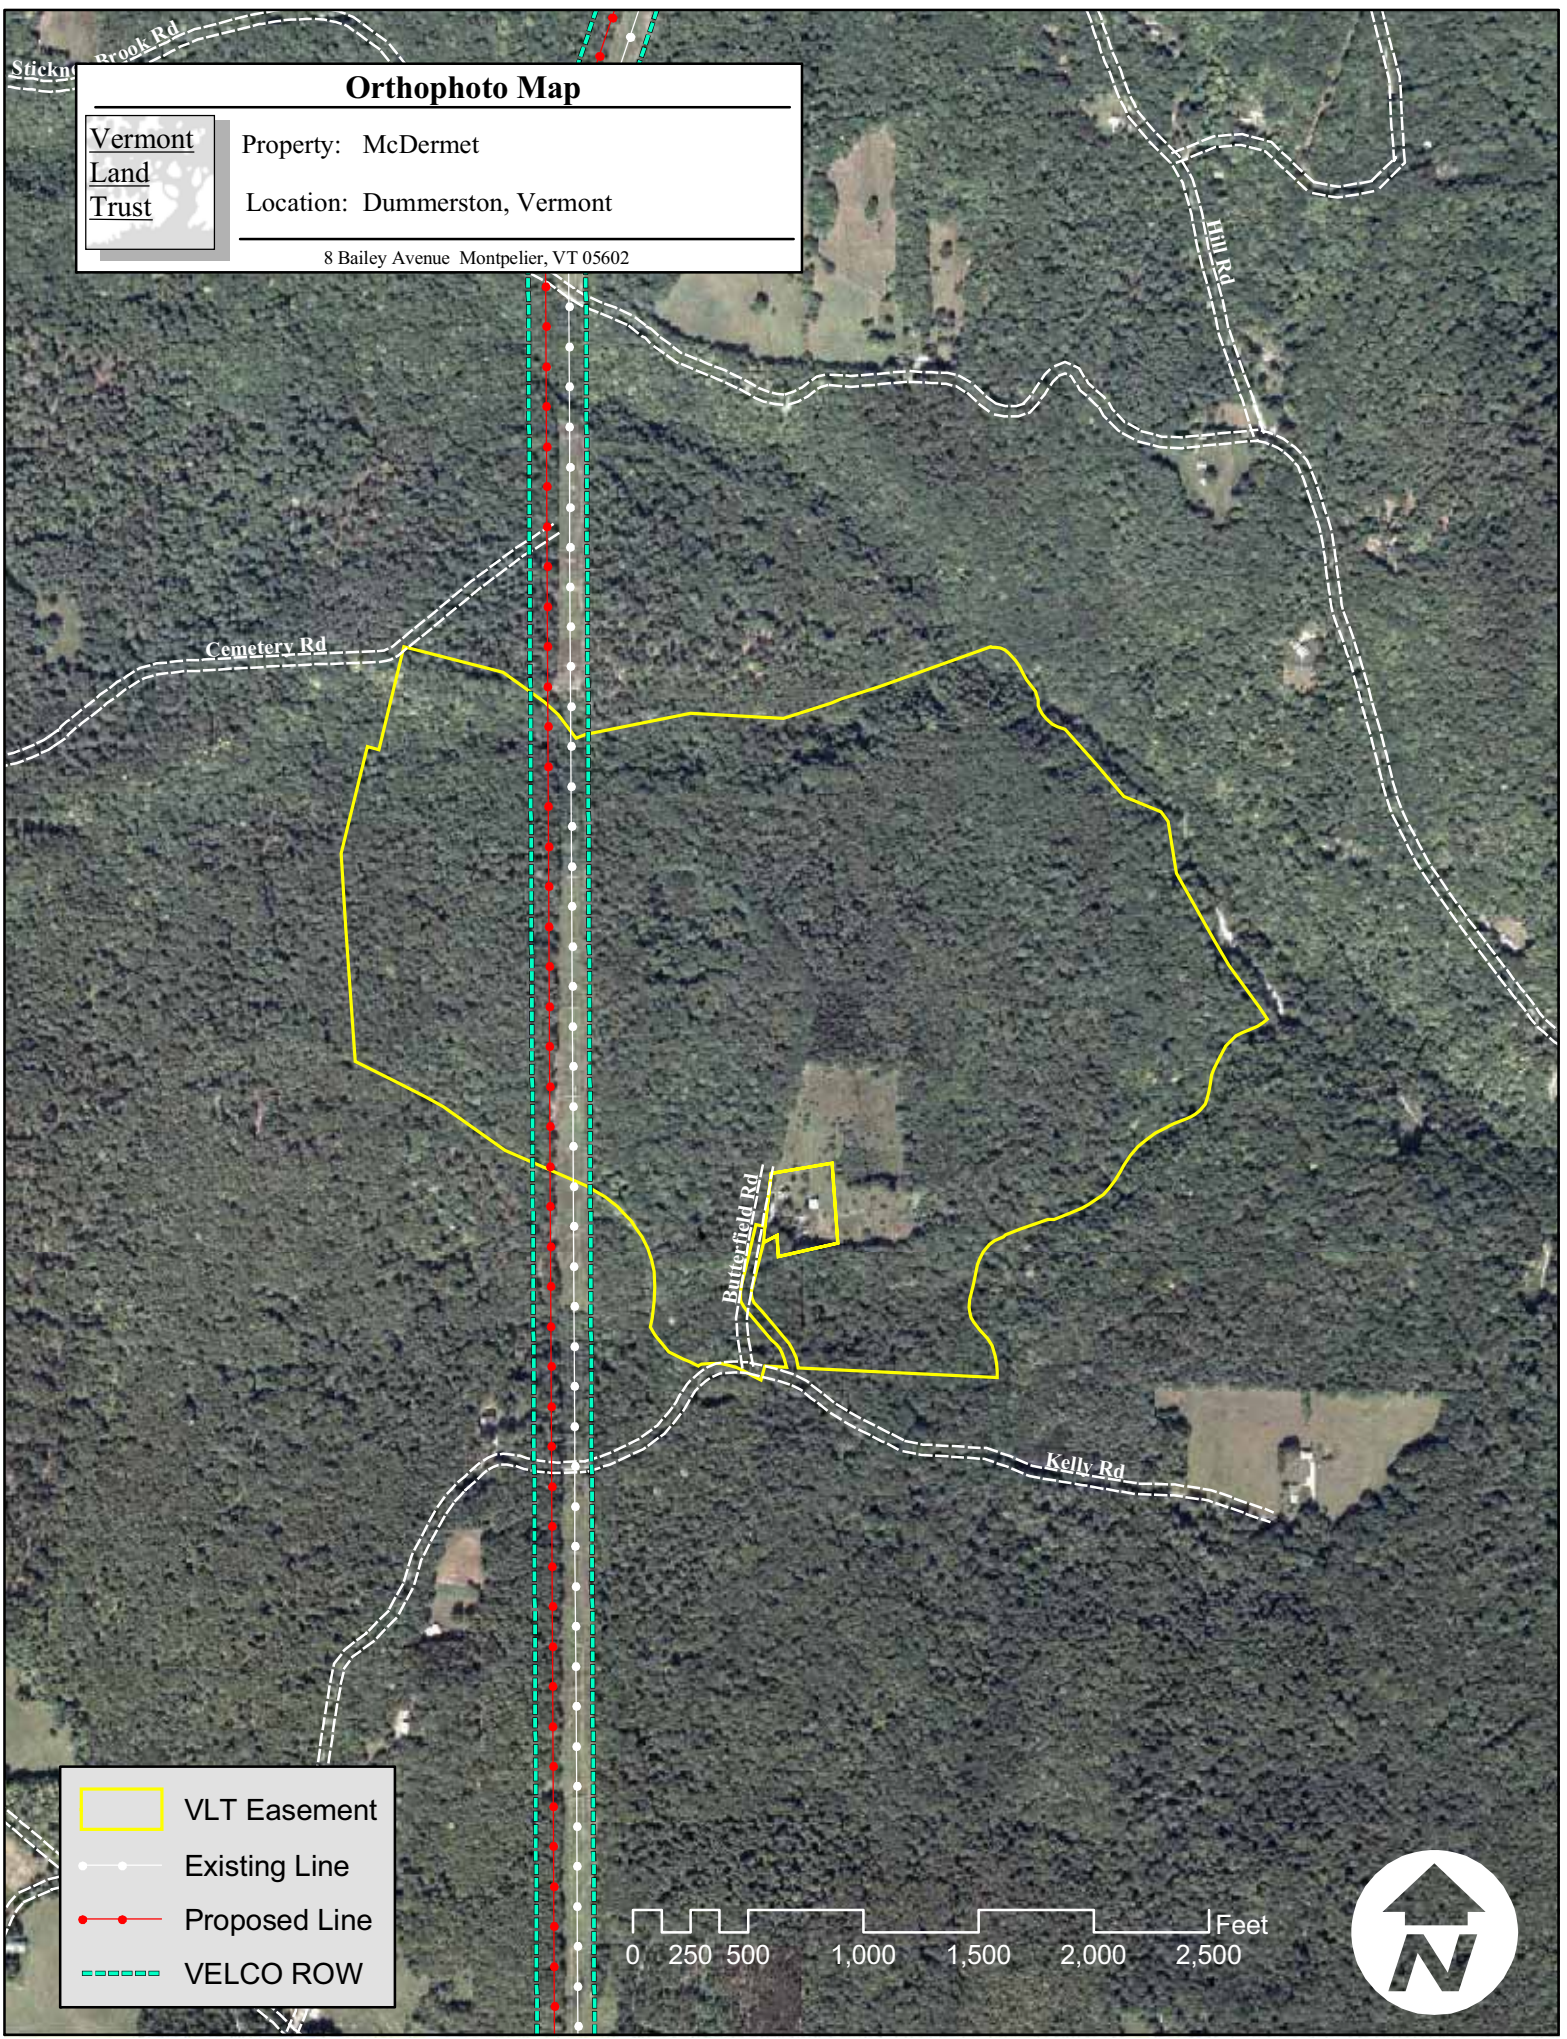

# Orthophoto Map

Vermont  
Land  
Trust

Property: Thurber Farm

Location: Brattleboro, Vermont

8 Bailey Avenue Montpelier, VT 05602

-  VLT Easement
-  Existing Line
-  Proposed Line
-  VELCO ROW

0 250 500 1,000 1,500 2,000 2,500 Feet

# Orthophoto Map

Vermont  
Land  
Trust

Property: Hamilton

Location: Brattleboro, Vermont

8 Bailey Avenue Montpelier, VT 05602

-  VLT Easement
-  Existing Line
-  Proposed Line
-  VELCO ROW

0 250 500 1,000 1,500 2,000 2,500 Feet

# Orthophoto Map

Vermont  
Land  
Trust

Property: McDermet

Location: Dummerston, Vermont

8 Bailey Avenue Montpelier, VT 05602

-  VLT Easement
-  Existing Line
-  Proposed Line
-  VELCO ROW

# Orthophoto Map

Vermont  
Land  
Trust

Property: Buckley (Ferenbach)

Location: Townshend, Vermont

8 Bailey Avenue Montpelier, VT 05602

-  VLT Easement
-  Existing Line
-  Proposed Line
-  VELCO ROW

0 500 1,000 1,500 2,000 2,500 Feet