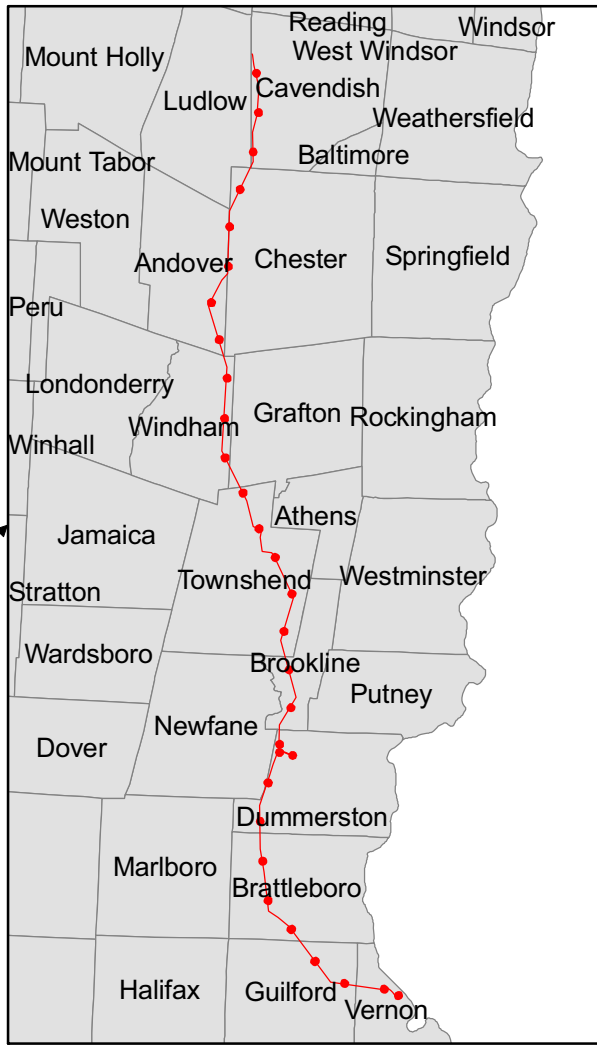

**VELCO Southern Loop Project**  
*General Location Map*

# Orthophoto Map

Vermont  
Land  
Trust

Property: Goodenough Farmstead Trust

Location: Brattleboro, Vermont

8 Bailey Avenue Montpelier, VT 05602

Quails Hill Rd

Hinesburg Rd

Goodenough Rd

# Orthophoto Map

Vermont  
Land  
Trust

Property: Hamilton

Location: Brattleboro, Vermont

8 Bailey Avenue Montpelier, VT 05602

-  VLT Easement
-  Existing Line
-  Proposed Line
-  VELCO ROW

0 250 500 1,000 1,500 2,000 2,500 Feet

# Orthophoto Map

Vermont  
Land  
Trust

Property: McDermet

Location: Dummerston, Vermont

8 Bailey Avenue Montpelier, VT 05602

-  VLT Easement
-  Existing Line
-  Proposed Line
-  VELCO ROW