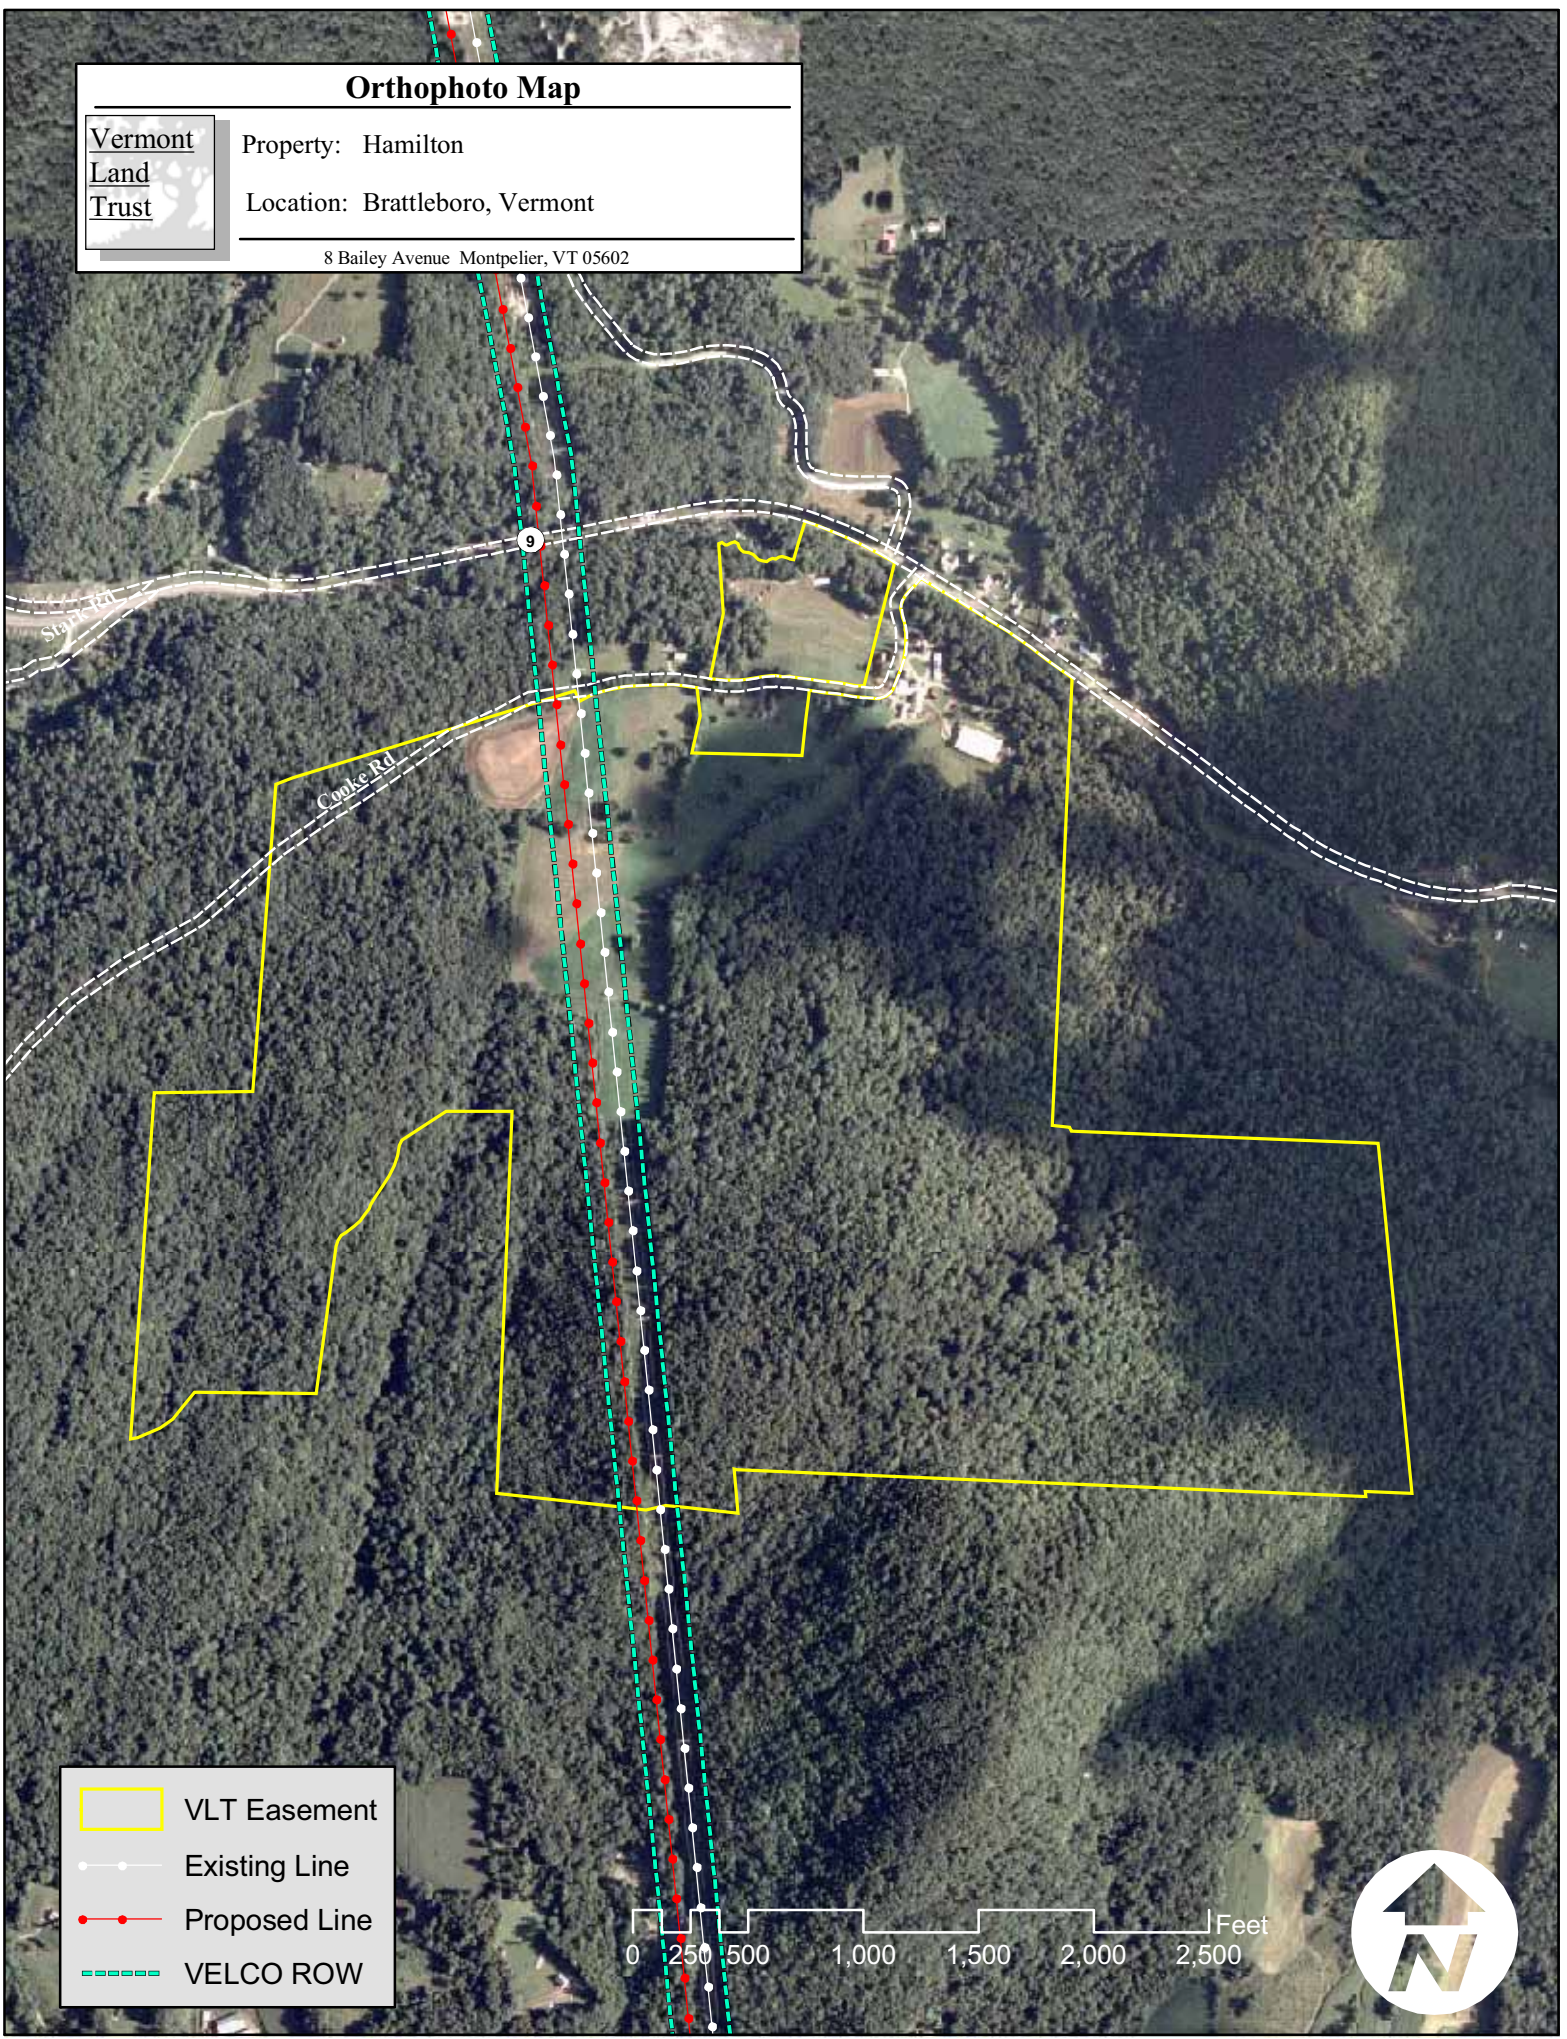

# Orthophoto Map

Vermont  
Land  
Trust

Property: Thurber Farm

Location: Brattleboro, Vermont

8 Bailey Avenue Montpelier, VT 05602

-  VLT Easement
-  Existing Line
-  Proposed Line
-  VELCO ROW

0 250 500 1,000 1,500 2,000 2,500 Feet

# Orthophoto Map

Vermont  
Land  
Trust

Property: Hamilton

Location: Brattleboro, Vermont

8 Bailey Avenue Montpelier, VT 05602

-  VLT Easement
-  Existing Line
-  Proposed Line
-  VELCO ROW

0 250 500 1,000 1,500 2,000 2,500 Feet

# Orthophoto Map

Vermont  
Land  
Trust

Property: McDermet

Location: Dummerston, Vermont

8 Bailey Avenue Montpelier, VT 05602

-  VLT Easement
-  Existing Line
-  Proposed Line
-  VELCO ROW

# Orthophoto Map

Property: Codere (VLT)

Location: Andover, Vermont

8 Bailey Avenue Montpelier, VT 05602

- VLT Fee
- Existing Line
- Proposed Line
- VELCO ROW

0 250 500 1,000 1,500 2,000 2,500 Feet