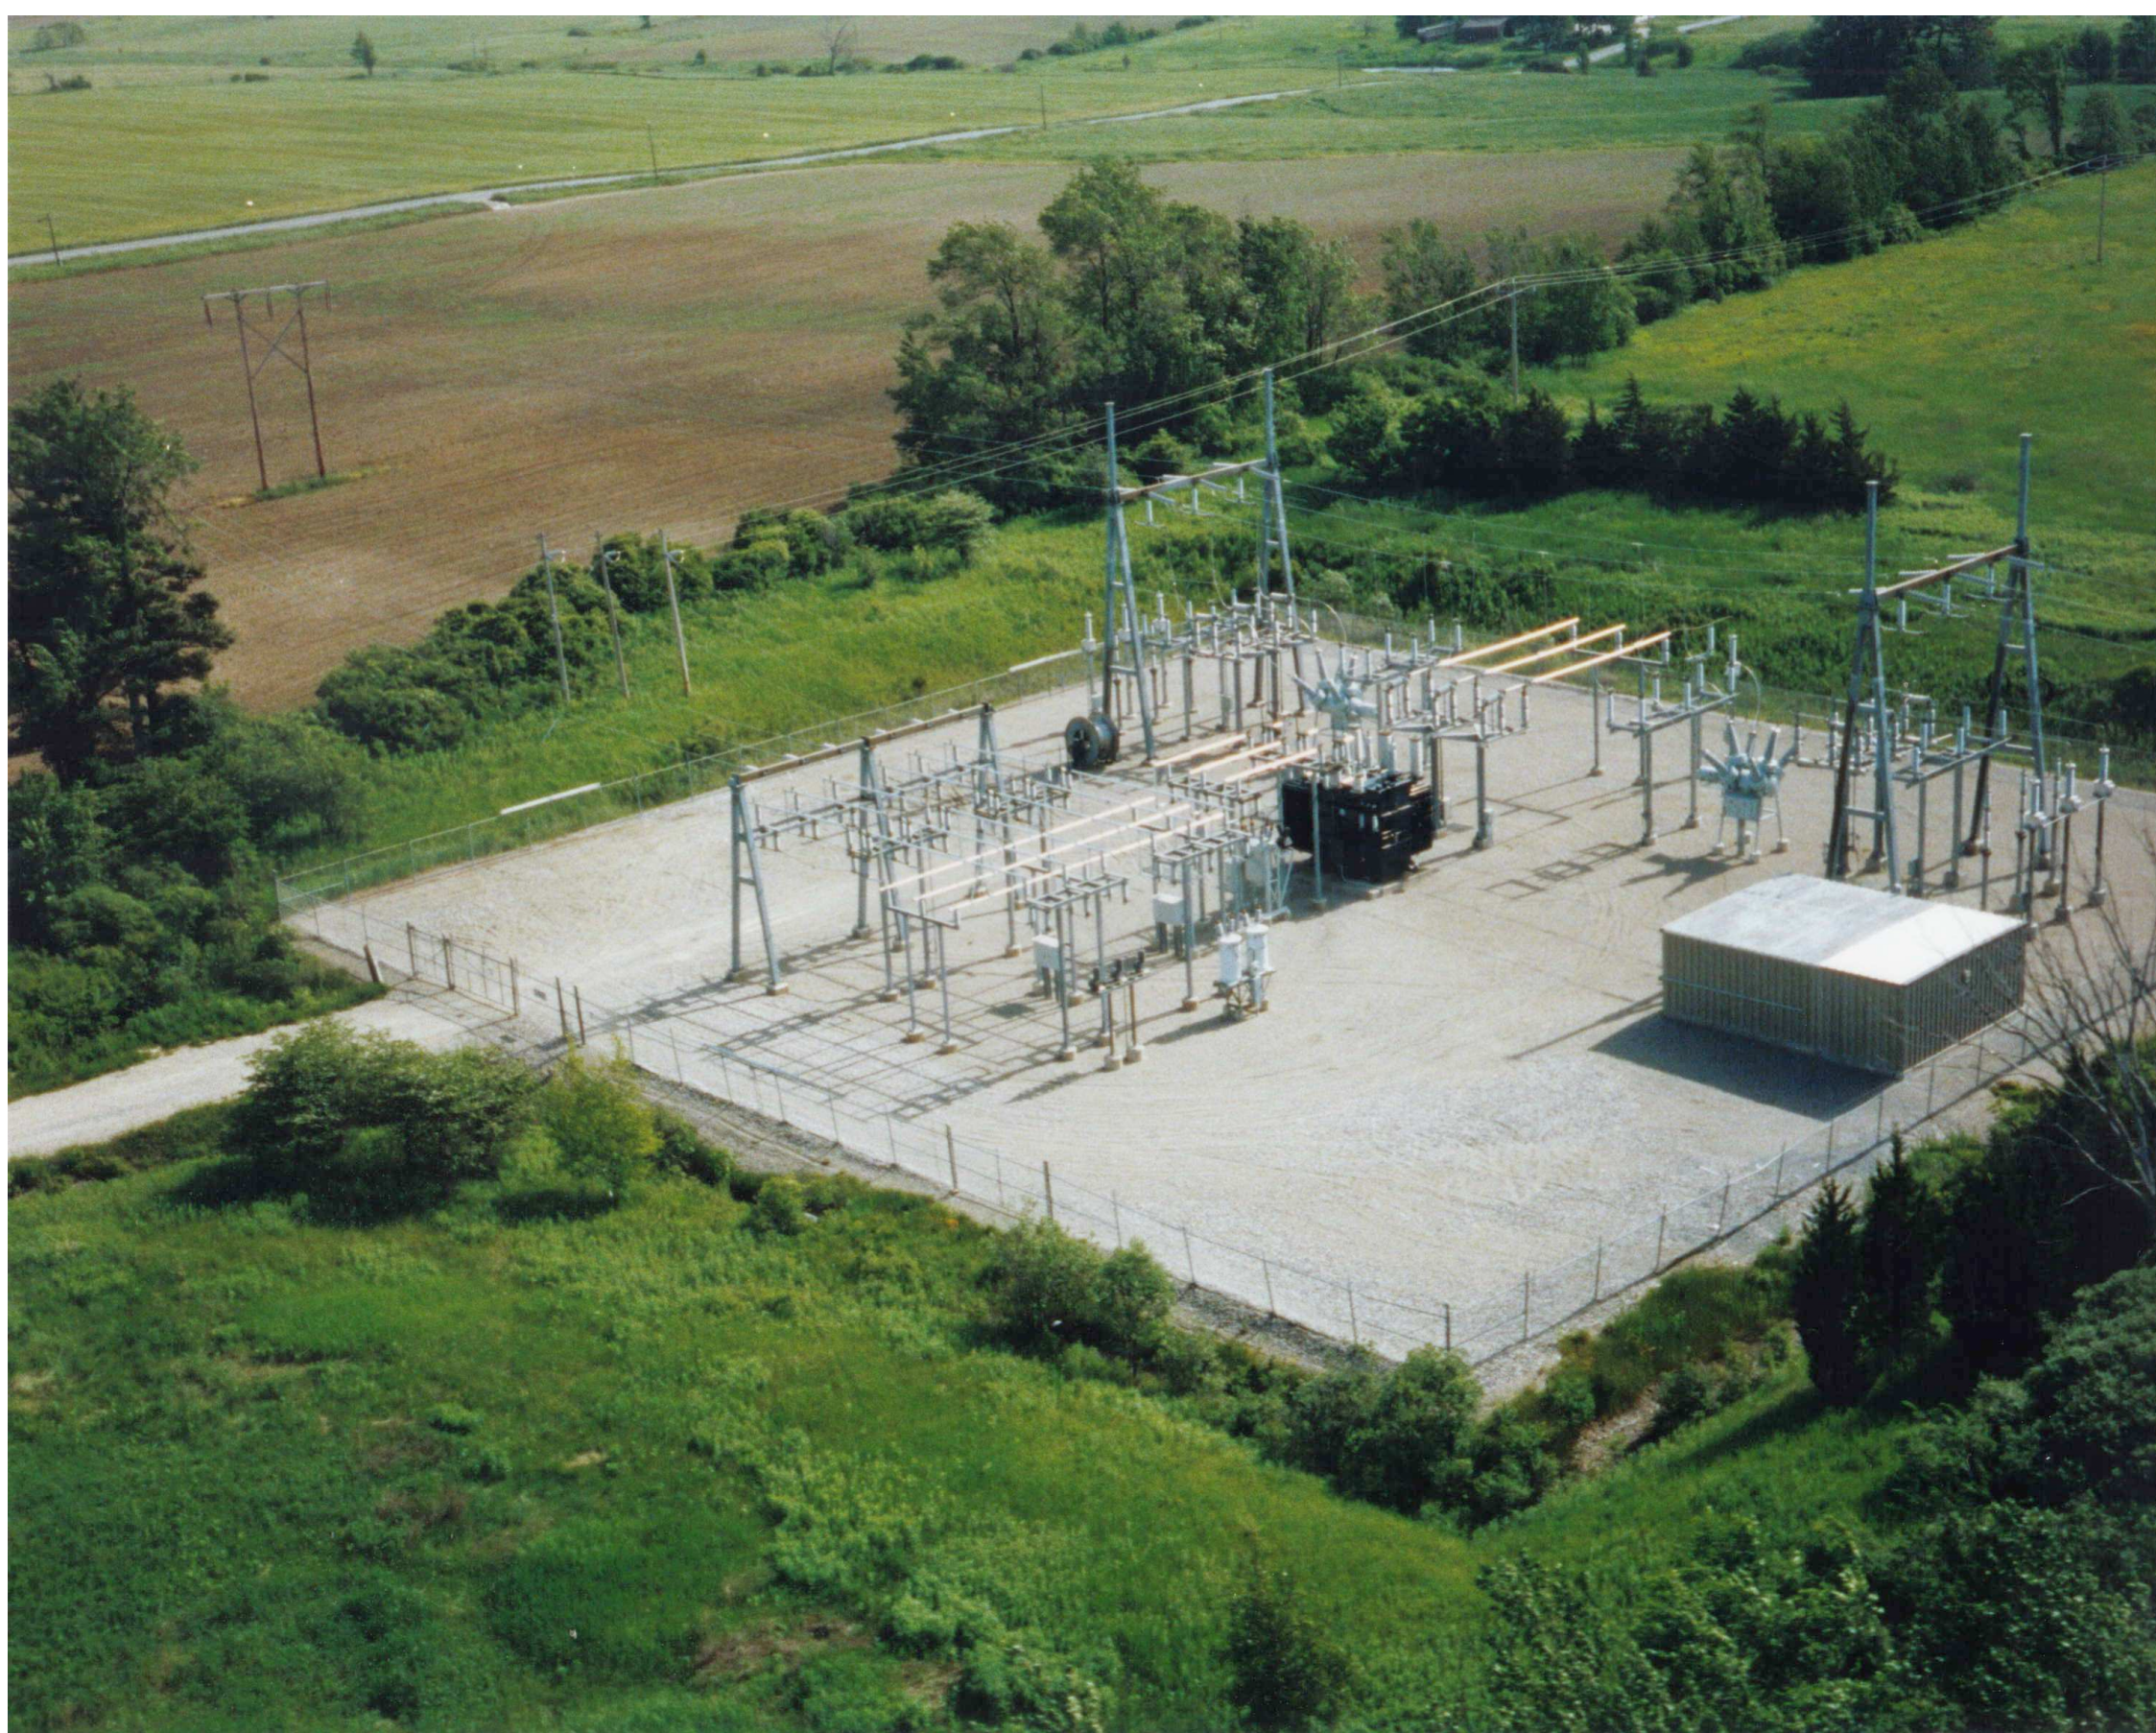

Coolidge Substation - Existing (2006)

Sample 115 / 46 kV Substation

Coolidge to Vermont Yankee 345 kV Line (340 line)
North of Route 103